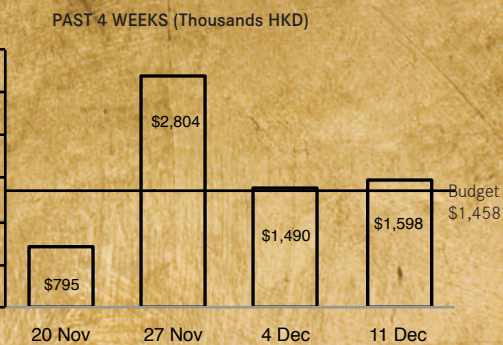

FISCAL YEAR SEP 2017 – AUG 2018

WEEKLY

Budget	1,458	1,458	1,458	1,458
Giving	795	2,804	1,490	1,598
Variance	(663)	1,346	32	140