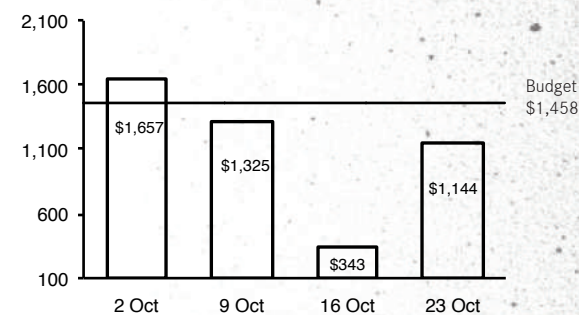

FISCAL YEAR SEP 2017 - AUG 2018

PAST 4 WEEKS (Thousands HKD)

WEEKLY	2 Oct	9 Oct	16 Oct	23 Oct
Budget	1,458	1,458	1,458	1,458
Giving	1,657	1,325	343	1,144
Variance	199	(133)	(1,115)	(314)

DAVID

Dangerous Rooftops

October 29, 2017 9:30 am, 11:30 am, 3 pm, 5 pm
633 King's Road, 1/F, 2/F, 10/F

Are you new here?
Come to our Newcomers Lunch
5 November
1:30pm, 10F Living Room