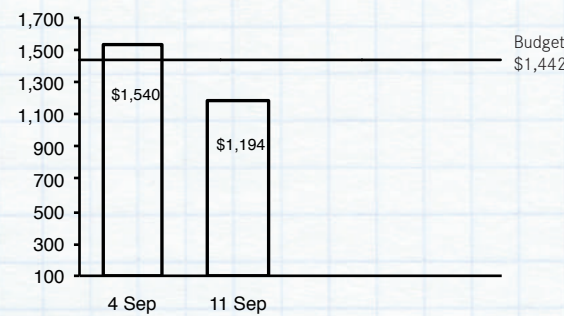

GIVING TO ISLAND ECC

We encourage those who consider Island ECC their church home to prayerfully give a percentage of their income to the church on a regular basis.

1. Cheques payable:
2. 'Island ECC Ltd.' for HK tax receipts
   - 'Friends of Hong Kong Charities Inc.' for US citizens

WEEKLY	4 Sep	11 Sep
Budget	1,442	1,442
Giving	1,540	1,194
Variance	98	(248)

Enquiries:
giving@islandecc.hk

LIFE COACH

Critical Condition

September 17, 2017 9:30 am, 11:30 am, 3 pm, 5 pm
633 King's Road, 1/F, 2/F, 10/F