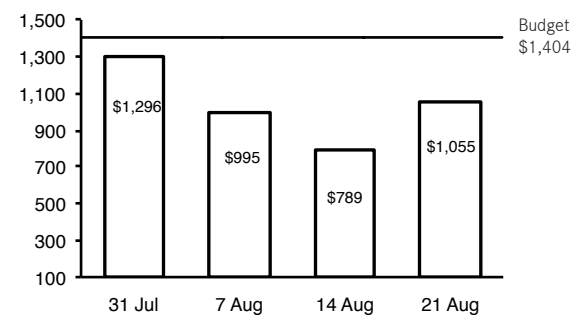

FISCAL YEAR SEP 2016 - AUG 2017

PAST 4 WEEKS (Thousands HKD)

WEEKLY

	31 Jul	7 Aug	14 Aug	21 Aug
Budget	1,404	1,404	1,404	1,404
Giving	1,296	995	789	1,055
Variance	(108)	(409)	(615)	(349)

hello