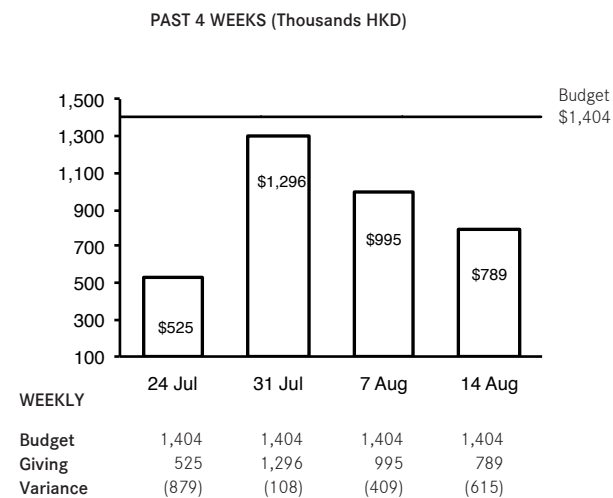

FISCAL YEAR SEP 2016 - AUG 2017