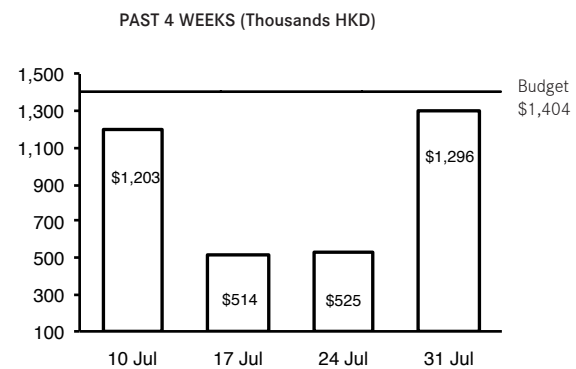

FISCAL YEAR SEP 2016 - AUG 2017

WEEKLY

	10 Jul	17 Jul	24 Jul	31 Jul
Budget	1,404	1,404	1,404	1,404
Giving	1,203	514	525	1,296
Variance	(201)	(890)	(879)	(108)

hello