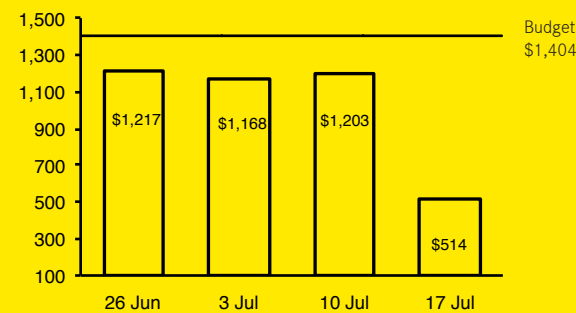

## GENERAL OFFERING

YEAR TO DATE (46 WEEKS)

0.3% deficit on giving

YTD Budget	\$64.6M
YTD Giving	\$64.4M
YTD Variance	-\$0.2M

## FISCAL YEAR SEP 2016 - AUG 2017

PAST 4 WEEKS (Thousands HKD)

	26 Jun	3 Jul	10 Jul	17 Jul
Weekly Budget	1,404	1,404	1,404	1,404
Weekly Giving	1,217	1,168	1,203	541
Weekly Variance	(187)	(236)	(201)	(890)

Bold Faith Fund \$130.6M    Received \$97.6M    Outstanding Pledge \$33M

Bold Faith Initial Fund Raising Target \$1 Billion

**GIVING TO ISLAND ECC** We encourage those who consider Island ECC their church home to prayerfully give a percentage of their income to the church on a regular basis.