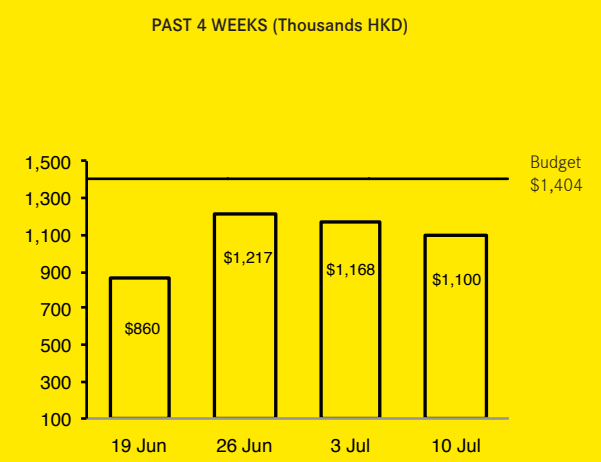

GENERAL OFFERING

YEAR TO DATE (44 WEEKS)
 1.0% surplus on giving

YTD Budget	\$63.2M
YTD Giving	\$63.8M
YTD Variance	\$0.6M

FISCAL YEAR SEP 2016 - AUG 2017

	19 Jun	26 Jun	3 Jul	10 Jul
Weekly Budget	1,404	1,404	1,404	1,404
Weekly Giving	860	1,217	1,168	1,100
Weekly Variance	(544)	(187)	(236)	(304)