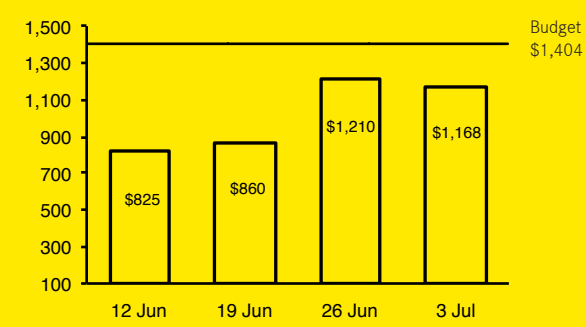

GENERAL OFFERING

YEAR TO DATE (44 WEEKS)
 1.4% surplus on giving

YTD Budget	\$61.8M
YTD Giving	\$62.7M
YTD Variance	\$0.9M

FISCAL YEAR SEP 2016 - AUG 2017

PAST 4 WEEKS (Thousands HKD)

	12 Jun	19 Jun	26 Jun	3 Jul
Weekly Budget	1,404	1,404	1,404	1,404
Weekly Giving	825	860	1,210	1,168
Weekly Variance	(579)	(544)	(194)	(236)

Bold Faith Fund \$130.3M Received \$96.6M Outstanding Pledge \$33.7M

Bold Faith Initial Fund Raising Target \$1 Billion

GIVING TO ISLAND ECC We encourage those who consider Island ECC their church home to prayerfully give a percentage of their income to the church on a regular basis.