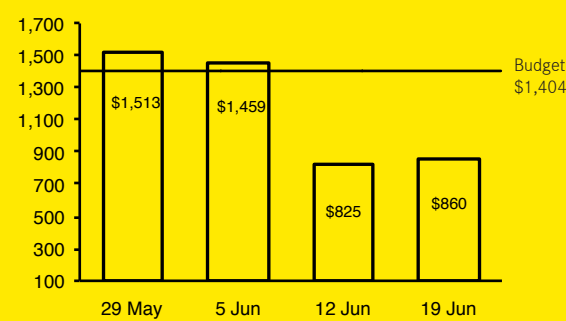

GENERAL OFFERING

YEAR TO DATE (42 WEEKS)

2.2% surplus on giving

YTD Budget	\$59.0M
YTD Giving	\$60.3M
YTD Variance	\$1.3M

FISCAL YEAR SEP 2016 - AUG 2017

PAST 4 WEEKS (Thousands HKD)

	29 May	5 Jun	12 Jun	19 Jun
Weekly Budget	1,404	1,404	1,404	1,404
Weekly Giving	1,513	1,459	825	860
Weekly Variance	109	55	(579)	(544)

Bold Faith Fund \$129.9M Received \$95.9M Outstanding Pledge \$34M

Bold Faith Initial Fund Raising Target \$1 Billion

GIVING TO ISLAND ECC We encourage those who consider Island ECC their church home to prayerfully give a percentage of their income to the church on a regular basis.