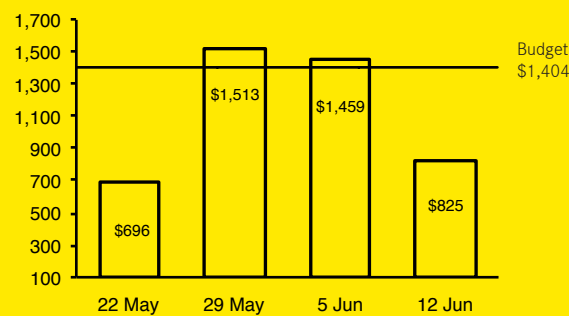

3.1% surplus on giving

YTD Budget	\$57.6M
YTD Giving	\$59.4M
YTD Variance	\$1.8M

FISCAL YEAR SEP 2016 – AUG 2017

PAST 4 WEEKS (Thousands HKD)

	22 May	29 May	5 Jun	12 Jun
Weekly Budget	1,404	1,404	1,404	1,404
Weekly Giving	696	1,513	1,459	825
Weekly Variance	(708)	109	55	(579)

Bold Faith Fund \$129.8M Received \$95.7M Outstanding Pledge \$34.1M

Bold Faith Initial Fund Raising Target \$1 Billion

GIVING TO ISLAND ECC We encourage those who consider Island ECC their church home to prayerfully give a percentage of their income to the church on a regular basis.