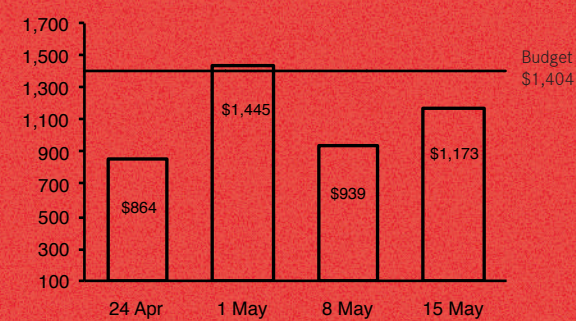

PAST 4 WEEKS (Thousands HKD)

	24 Apr	1 May	8 May	15 May
Weekly Budget	1,404	1,404	1,404	1,404
Weekly Giving	864	1,445	939	1,173
Weekly Variance	(540)	41	(465)	(231)

Bold Faith Fund $129.4M   Received $94.4M   Outstanding Pledge $35M

Bold Faith Initial Fund Raising Target $1 Billion

GIVING TO ISLAND ECC We encourage those who consider Island ECC their church home to prayerfully give a percentage of their income to the church on a regular basis.

Cheques payable to 'Island ECC Ltd.' for HK tax receipts or to 'Friends of Hong Kong Charities Inc.' for US citizens. More info at islandecc.hk/give. Enquiries to karen.kwok@islandecc.hk

ISLAND ECC

8/F, 633 King's Road, Quarry Bay, Hong Kong T 2864 9360 info@islandecc.hk islandecc.hk