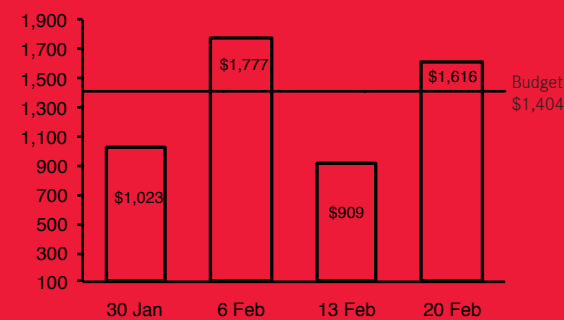

FISCAL YEAR SEP 2016 – AUG 2017

PAST 4 WEEKS (Thousands HKD)

	30 Jan	6 Feb	13 Feb	20 Feb
Weekly Budget	1,404	1,404	1,404	1,404
Weekly Giving	1,023	1,777	909	1,616
Weekly Variance	(381)	373	(495)	212

Bold Faith Fund $126M

Received $86.7M

Outstanding Pledge $39.3M

Bold Faith Initial Fund Raising Target $1 Billion

GIVING TO ISLAND ECC We encourage those who consider Island ECC their church home to prayerfully give a percentage of their income to the church on a regular basis.

Cheques payable to 'Island ECC Ltd.' for HK tax receipts or to 'Friends of Hong Kong Charities Inc.' for US citizens. More info at islandecc.hk/give. Enquiries to karen.kwok@islandecc.hk.

ISLAND ECC

8/F 633 King's Road, Quarry Bay, Hong Kong T 2864 9360 info@islandecc.hk islandecc.hk

BRAVE LOVE

Shame Shifter

26 February 2017 9:30am, 11:30am, 3pm, 5pm
633 King's Road, 1/F, 2/F, 10/F

Are you new here?
Come to our Newcomers Lunch
March 5, 2017
1:30 PM, 11/F Living Room C