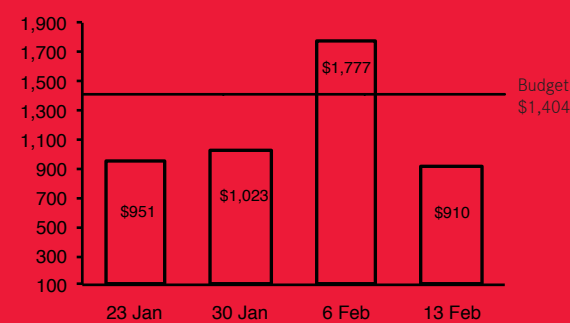

Alistair Chiu
alistair.chiu@islandecc.hk

Albert Ng
albert.ng@islandecc.hk

GENERAL OFFERING

FISCAL YEAR SEP 2016 – AUG 2017

YEAR TO DATE (24- WEEKS)

-8.3% deficit on giving

YTD Budget	\$33.7M
YTD Giving	\$30.9M
YTD Variance	-\$2.8M

PAST 4 WEEKS (Thousands HKD)

	23 Jan	30 Jan	6 Feb	13 Feb
Weekly Budget	1,404	1,404	1,404	1,404
Weekly Giving	951	1,023	1,777	910
Weekly Variance	(453)	(381)	373	(494)

Bold Faith Fund \$125.7M Received \$85.9M Outstanding Pledge \$39.8

Bold Faith Initial Fund Raising Target \$1 Billion

GIVING TO ISLAND ECC We encourage those who consider Island ECC their church home to prayerfully give a percentage of their income to the church on a regular basis.