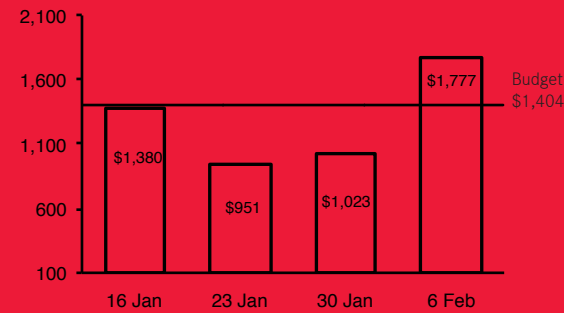

Alistair Chiu
alistair.chiu@islandecc.hk

Albert Ng
albert.ng@islandecc.hk

GENERAL OFFERING

YEAR TO DATE (23 WEEKS)

-7.1% deficit on giving

YTD Budget	\$32.3M
YTD Giving	\$30.0M
YTD Variance	-\$2.3M

FISCAL YEAR SEP 2016 – AUG 2017

PAST 4 WEEKS (Thousands HKD)

	16 Jan	23 Jan	30 Jan	6 Feb
Weekly Budget	1,404	1,404	1,404	1,404
Weekly Giving	1,380	951	1,023	1,777
Weekly Variance	(24)	(453)	(381)	373

Bold Faith Fund \$123.6M Received \$83.7M Outstanding Pledge \$39.9

Bold Faith Initial Fund Raising Target \$1 Billion

GIVING TO ISLAND ECC We encourage those who consider Island ECC their church home to prayerfully give a percentage of their income to the church on a regular basis.