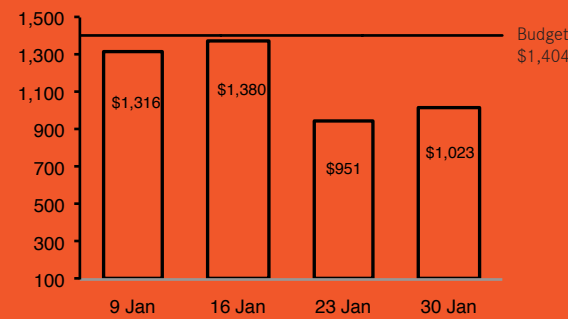

Alistair Chiu
alistair.chiu@islandecc.hk

Albert Ng
albert.ng@islandecc.hk

GENERAL OFFERING

YEAR TO DATE (22 WEEKS)

-8.7% deficit on giving

YTD Budget	\$30.9M
YTD Giving	\$28.2M
YTD Variance	-\$2.7M

FISCAL YEAR SEP 2016 – AUG 2017

PAST 4 WEEKS (Thousands HKD)

	9 Jan	16 Jan	23 Jan	30 Jan
Weekly Budget	1,404	1,404	1,404	1,404
Weekly Giving	1,316	1,380	951	1,023
Weekly Variance	(88)	(24)	(453)	(381)

Bold Faith Fund \$123M Received \$82.6M Outstanding Pledge \$40.4M