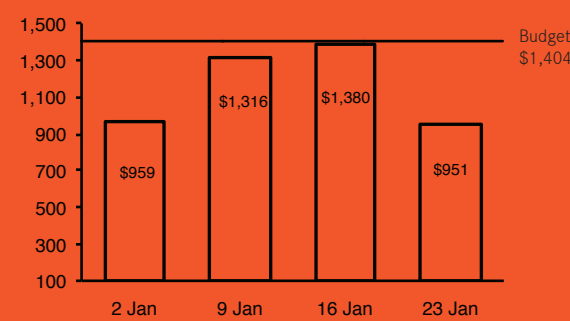

7.8% deficit on giving

YTD Budget	\$29.5M
YTD Giving	\$27.2M
YTD Variance	-\$2.3M

FISCAL YEAR SEP 2016 – AUG 2017

PAST 4 WEEKS (Thousands HKD)

	2 Jan	9 Jan	16 Jan	23 Jan
Weekly Budget	1,404	1,404	1,404	1,404
Weekly Giving	959	1,316	1,380	951
Weekly Variance	(445)	(88)	(24)	(453)

Bold Faith Fund \$122.9M Received \$81.6M Outstanding Pledge \$41.3M

Bold Faith Initial Fund Raising Target \$1 Billion

GIVING TO ISLAND ECC We encourage those who consider Island ECC their church home to prayerfully give a percentage of their income to the church on a regular basis.