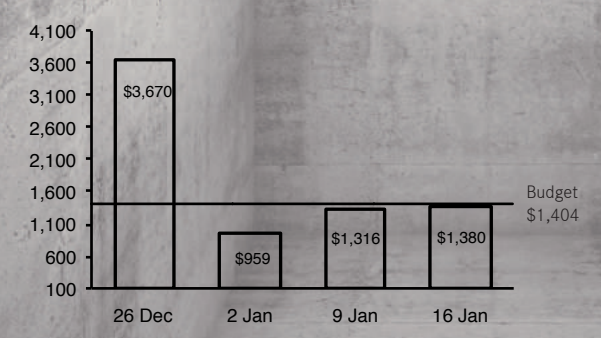

FISCAL YEAR SEP 2016 – AUG 2017

PAST 4 WEEKS (Thousands HKD)

	26 Dec	2 Jan	9 Jan	16 Jan
Weekly Budget	1,404	1,404	1,404	1,404
Weekly Giving	3,670	959	1,316	1,380
Weekly Variance	2,266	(445)	(88)	(24)

Bold Faith Fund $122.7M   Received $81.2M   Outstanding Pledge $41.5M
Bold Faith Initial Fund Raising Target $1 Billion

GIVING TO ISLAND ECC We encourage those who consider Island ECC their church home to prayerfully give a percentage of their income to the church on a regular basis.

Cheques payable to 'Island ECC Ltd.' for HK tax receipts or to 'Friends of Hong Kong Charities Inc.' for US citizens. More info at islandecc.hk/give. Enquiries to karan.kwok@islandecc.hk.

GO BEYOND
Enough?...Enough!
January 22, 2017 9:30am, 11:30am, 3pm, 5pm
633 King's Road, 1/F, 2/F, 10/F