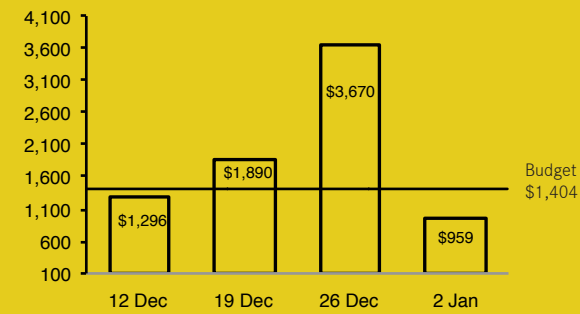

PAST 4 WEEKS (Thousands HKD)

	12 Dec	19 Dec	26 Dec	2 Jan
Weekly Budget	1,404	1,404	1,404	1,404
Weekly Giving	1,296	1,890	3,670	959
Weekly Variance	(108)	486	2,266	(445)

Bold Faith Fund $122.6M   Received $80.5M   Outstanding Pledge $42.1M

Bold Faith Initial Fund Raising Target $1 Billion

GIVING TO ISLAND ECC We encourage those who consider Island ECC their church home to prayerfully give a percentage of their income to the church on a regular basis.

Cheques payable to 'Island ECC Ltd.' for HK tax receipts or to 'Friends of Hong Kong Charities Inc.' for US citizens. More info at islandecc.hk/give. Enquiries to karen.kwok@islandecc.hk.

ISLAND ECC

8/F 633 King's Road, Quarry Bay, Hong Kong T 2864 9360 info@islandecc.hk islandecc.hk

WELL SPENT

Tick Tock

January 8, 2017 9:30am, 11:30am, 3pm, 5pm
633 King's Road, 1/F, 2/F, 10/F

Are you new here?
Come to our Newcomers Lunch
February 5, 2017
1:30 PM 11/F Living Room C