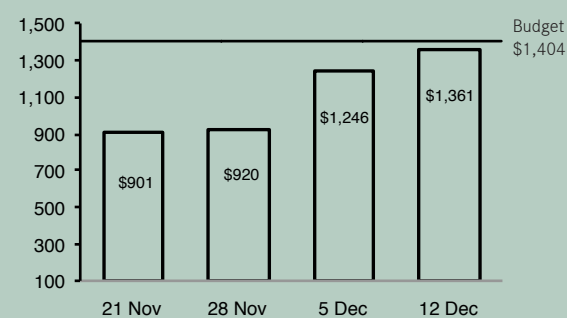

GENERAL OFFERING

FISCAL YEAR SEP 2016 – AUG 2017

YEAR TO DATE (15 WEEKS)

18.9% deficit on giving

YTD Budget	\$21.1M
YTD Giving	\$17.1M
YTD Variance	-\$4.0M

PAST 4 WEEKS (Thousands HKD)

	21 Nov	28 Nov	5 Dec	12 Dec
Weekly Budget	1,404	1,404	1,404	1,404
Weekly Giving	901	920	1,246	1,361
Weekly Variance	(503)	(484)	(158)	(43)

Bold Faith Fund \$118.5M Received \$75.1M Outstanding Pledge \$43.4M

Bold Faith Initial Fund Raising Target \$1 Billion

GIVING TO ISLAND ECC We encourage those who consider Island ECC their church home to prayerfully give a percentage of their income to the church on a regular basis.