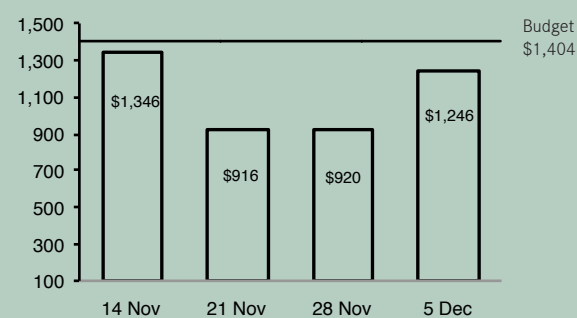

Merry Christmas!

Are you new here?
Come to our Newcomers Lunch
January 1, 2016
1:30 PM - 11/F Living Room C

MINISTRIES

MEN
men@islandecc.hk

WOMEN
women@islandecc.hk

YOUNG ADULTS
youngadults@islandecc.hk

YOUTH
youth@islandecc.hk

CHILDREN
kidsclub@islandecc.hk

WORSHIP
worship@islandecc.hk

VOLUNTEER
serve@islandecc.hk

PRAYER
prayer@islandecc.hk

CARE GROUPS
caregroup@islandecc.hk

CLASSES
classes@islandecc.hk

OUTREACH GLOBAL
go@islandecc.hk

HONG KONG
info@hopeofthecity.com

FILIPINO
filipino@islandecc.hk

INDONESIAN
indonesian@islandecc.hk

For other questions,
please contact
info@islandecc.hk

PASTORS AND ELDERS

ELDER BOARD
elders@islandecc.hk

Rick Bates
Stephen Birkett
Brett Hilliard

Brad Jordan
Derrick Liu
Ramon Maronilla

Joseph Mohan
Gary Morris
Scott Ohman
Ka Wong

SENIOR PASTOR
Brett Hilliard
brett.hilliard@islandecc.hk

EXECUTIVE PASTOR
Rick Bates
rick.bates@islandecc.hk

PASTORS
Sherman Chau
sherman.chau@islandecc.hk

Tim LaTour
tim.latour@islandecc.hk

Executive Assistant
Angela Ho
angela.ho@islandecc.hk

EXECUTIVE DIRECTOR
Phillip Chin
phil.chin@islandecc.hk

Alistair Chiu
alistair.chiu@islandecc.hk

Albert Ng
albert.ng@islandecc.hk

GENERAL OFFERING

FISCAL YEAR SEP 2016 – AUG 2017

YEAR TO DATE (12 WEEKS)

19.9% deficit on giving

YTD Budget	$19.6M
YTD Giving	$15.7M
YTD Variance	-$3.9M

PAST 4 WEEKS (Thousands HKD)

	14 Nov	21 Nov	28 Nov	5 Dec
Weekly Budget	1,404	1,404	1,404	1,404
Weekly Giving	1,346	916	920	1,246
Weekly Variance	(58)	(488)	(484)	(158)

Bold Faith Fund $118.4M   Received $74.6M   Outstanding Pledge $43.8M

Bold Faith Initial Fund Raising Target $1 Billion

GIVING TO ISLAND ECC We encourage those who consider Island ECC their church home to prayerfully give a percentage of their income to the church on a regular basis.

Cheques payable to 'Island ECC Ltd.' for HK tax receipts or to 'Friends of Hong Kong Charities Inc.' for US citizens. More info at islandecc.hk/give. Enquiries to karen.kwok@islandecc.hk.

ISLAND ECC

8/F 633 King's Road, Quarry Bay, Hong Kong T 2864 9360 info@islandecc.hk islandecc.hk

EVERGREEN

5 Amazing Features of
the Gift of Righteousness

December 11, 2016 9.30am, 11.30am, 3pm, 5pm
633 King's Road, 1/F, 2/F, 10/F