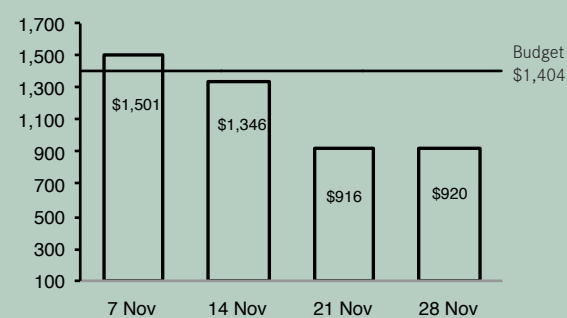

YTD Budget	\$18.2M
YTD Giving	\$14.5M
YTD Variance	-\$3.7M

PAST 4 WEEKS (Thousands HKD)

	7 Nov	14 Nov	21 Nov	28 Nov
Weekly Budget	1,404	1,404	1,404	1,404
Weekly Giving	1,501	1,346	916	920
Weekly Variance	97	(58)	(488)	(484)

Bold Faith Fund \$120.3M Received \$73.5M Outstanding Pledge \$46.8M

Bold Faith Initial Fund Raising Target \$1 Billion

GIVING TO ISLAND ECC We encourage those who consider Island ECC their church home to prayerfully give a percentage of their income to the church on a regular basis.