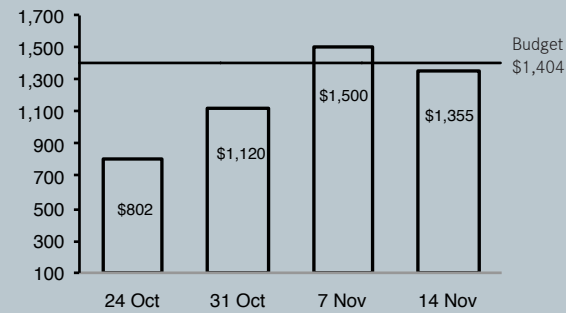

Alistair Chiu
alistair.chiu@islandecc.hk

Albert Ng
albert.ng@islandecc.hk

GENERAL OFFERING

YEAR TO DATE (11 WEEKS)

18.1% deficit on giving

YTD Budget	\$15.4M
YTD Giving	\$12.6M
YTD Variance	-\$2.8M

FISCAL YEAR SEP 2016 - AUG 2017

PAST 4 WEEKS (Thousands HKD)

	24 Oct	31 Oct	7 Nov	14 Nov
Weekly Budget	1,404	1,404	1,404	1,404
Weekly Giving	802	1,120	1,500	1,355
Weekly Variance	(602)	(284)	96	(48)

Bold Faith Fund \$118.8M Received \$72.6M Outstanding Pledge \$46.2M