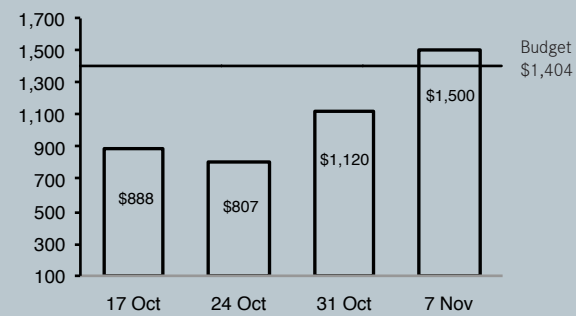

FISCAL YEAR SEP 2016 - AUG 2017

PAST 4 WEEKS (Thousands HKD)

	17 Oct	24 Oct	31 Oct	7 Nov
Weekly Budget	1,404	1,404	1,404	1,404
Weekly Giving	888	807	1,120	1,500
Weekly Variance	(516)	(597)	(284)	(96)

Bold Faith Fund $118.8M   Received $72.3M   Outstanding Pledge $46.5M

Bold Faith Initial Fund Raising Target $1 Billion

GIVING TO ISLAND ECC We encourage those who consider Island ECC their church home to prayerfully give a percentage of their income to the church on a regular basis.

Cheques payable to 'Island ECC Ltd.' for HK tax receipts or to 'Friends of Hong Kong Charities Inc.' for US citizens. More info at islandecc.hk/give. Enquiries to karen.kwok@islandecc.hk.

ISLAND ECC

8/F 633 King's Road, Quarry Bay, Hong Kong T 2864 9360 info@islandecc.hk islandecc.hk

Are you new here?
Come to our Newcomers Lunch
November 27, 2016
1:30 PM 8/F Living Room