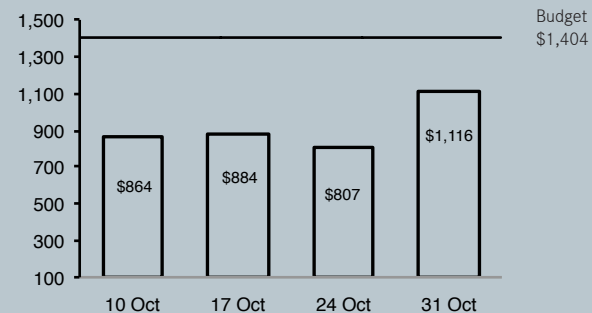

FISCAL YEAR SEP 2016 - AUG 2017

PAST 4 WEEKS (Thousands HKD)

	10 Oct	17 Oct	24 Oct	31 Oct
Weekly Budget	1,404	1,404	1,404	1,404
Weekly Giving	864	884	807	1,116
Weekly Variance	(540)	(520)	(597)	(288)

Bold Faith Fund $118.3M   Received $71.7M   Outstanding Pledge $46.6M

Bold Faith Initial Fund Raising Target $1 Billion

GIVING TO ISLAND ECC We encourage those who consider Island ECC their church home to prayerfully give a percentage of their income to the church on a regular basis.

Cheques payable to 'Island ECC Ltd.' for HK tax receipts or to 'Friends of Hong Kong Charities Inc.' for US citizens. More info at islandecc.hk/give. Enquiries to karen.kwok@islandecc.hk.

ISLAND ECC

8/F 633 King's Road, Quarry Bay, Hong Kong T 2864 9360 info@islandecc.hk islandecc.hk

ACTION!

How Do You Hold It?

November 6, 2016 9.30am, 11.30am, 3pm, 5pm
633 King's Road, 1/F, 2/F, 10/F