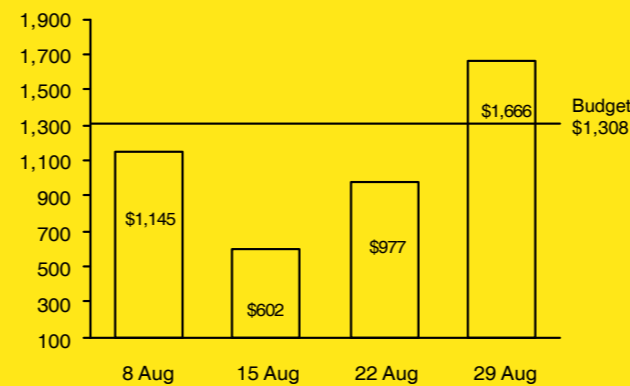

Alistair Chiu
aistair.chiu@islandecc.hk

Albert Ng
albert.ng@islandecc.hk

GENERAL OFFERING

YEAR TO DATE (52 WEEKS)

6.7% deficit on giving

YTD Budget	\$ 68.0M
YTD Giving	\$ 63.5M
YTD Variance	\$ -4.5M

FISCAL YEAR SEP 2016 - AUG 2017

PAST 4 WEEKS (Thousands HKD)

	8 Aug	15 Aug	22 Aug	29 Aug
Weekly Budget	1,308	1,308	1,308	1,308
Weekly Giving	1,145	602	977	1,666
Weekly Variance	-163	-706	-331	358

Bold Faith Fund \$116M Received \$66M Outstanding Pledge \$50M

Bold Faith Initial Fund Raising Target \$1 Billion

GIVING TO ISLAND ECC We encourage those who consider Island ECC their church home to prayerfully give a percentage of their income to the church on a regular basis.