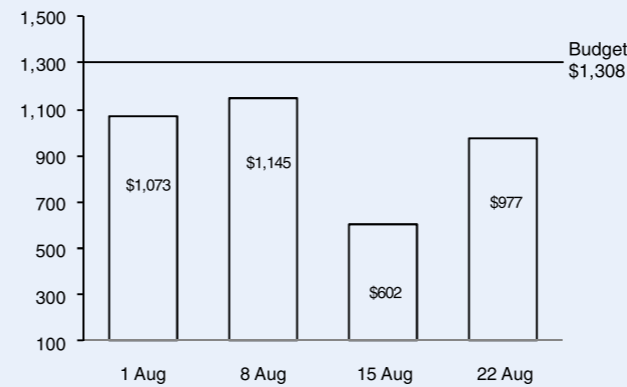

FISCAL YEAR SEP 2015 - AUG 2016

PAST 4 WEEKS (Thousands HKD)

	1 Aug	8 Aug	15 Aug	22 Aug
Weekly Budget	1,308	1,308	1,308	1,308
Weekly Giving	1,073	1,145	602	977
Weekly Variance	-235	-163	-706	-331

Bold Faith Fund $115.4M   Received $64.8M   Outstanding Pledge $50.6M

Bold Faith Initial Fund Raising Target $1 Billion

GIVING TO ISLAND ECC We encourage those who consider Island ECC their church home to prayerfully give a percentage of their income to the church on a regular basis.

Cheques payable to 'Island ECC Ltd.' for HK tax receipts or to 'Friends of Hong Kong Charities Inc.' for US citizens. More info at islandecc.hk/give. Enquiries to karen.kwok@islandecc.hk.

ISLAND ECC

8/F 633 King's Road, Quarry Bay, Hong Kong T 2864 9360 info@islandecc.hk islandecc.hk

TO BE FREE

Piercing Decisions

August 28 2016 9.30am, 11.30am, 3pm, 5pm
633 King's Road, 1/F, 2/F, 10/F