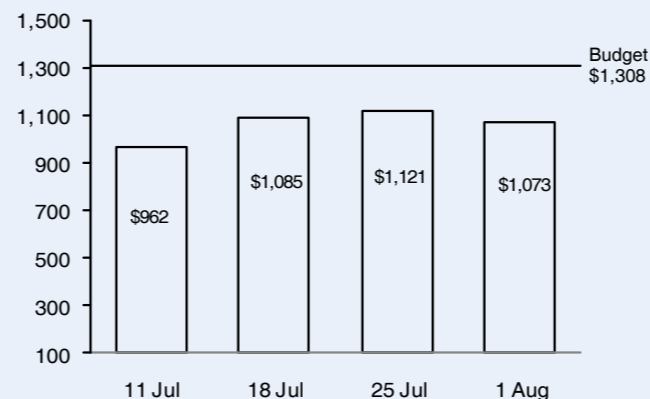

6.0% deficit on giving

YTD Budget \$ 62.8M
YTD Giving \$ 59.0M
YTD Variance \$ -3.8M

FISCAL YEAR SEP 2015 - AUG 2016

PAST 4 WEEKS (Thousands HKD)

	11 Jul	18 Jul	25 Jul	1 Aug
Weekly Budget	1,308	1,308	1,308	1,308
Weekly Giving	962	1,085	1,121	1,073
Weekly Variance	-346	-223	-187	-235