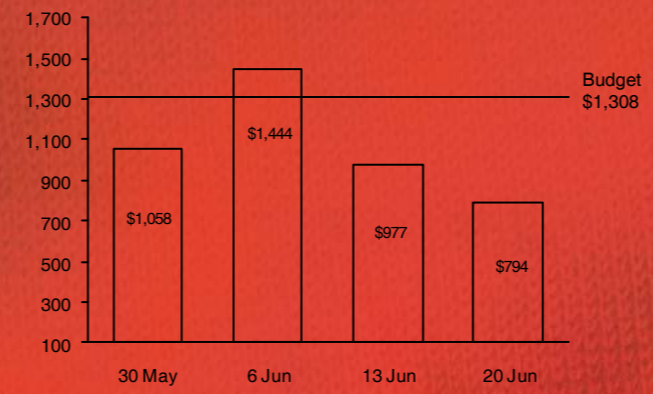

GENERAL OFFERING

YEAR TO DATE (42 WEEKS)

4.3% deficit on giving

YTD Budget	\$ 54.9M
YTD Giving	\$ 52.6M
YTD Variance	\$ -2.3M

FISCAL YEAR SEP 2015 - AUG 2016

PAST 4 WEEKS (Thousands HKD)

	30 May	6 Jun	13 Jun	20 Jun
Weekly Budget	1,308	1,308	1,308	1,308
Weekly Giving	1,058	1,444	977	794
Weekly Variance	-250	136	-331	-514

Bold Faith Fund \$111.5M Received \$59.9M Outstanding Pledge \$51.6M

Bold Faith Initial Fund Raising Target \$1 Billion

GIVING TO ISLAND ECC We encourage those who consider Island ECC their church home to prayerfully give a percentage of their income to the church on a regular basis.