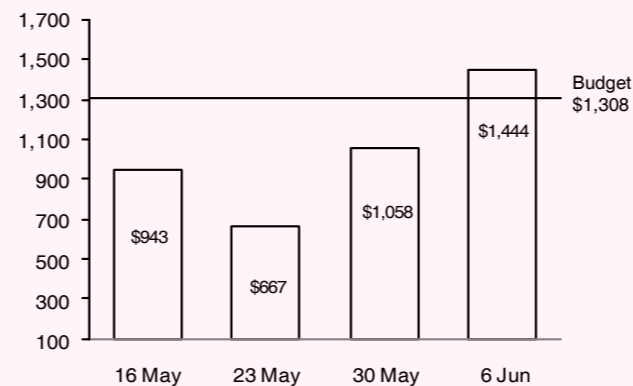

Didi Wong
didi.wong@islandecc.hk

GENERAL OFFERING

YEAR TO DATE (40 WEEKS)

2.9% deficit on giving

YTD Budget	\$ 52.3M
YTD Giving	\$ 50.8M
YTD Variance	\$ -1.5M

FISCAL YEAR SEPT 2015 - AUG 2016

PAST 4 WEEKS (Thousands HKD)

	16 May	23 May	30 May	6 Jun
Weekly Budget	1,308	1,308	1,308	1,308
Weekly Giving	943	667	1,058	1,444
Weekly Variance	-365	-641	-250	136

Bold Faith Fund \$111.3M Received \$59.2M Outstanding Pledge \$52.1M