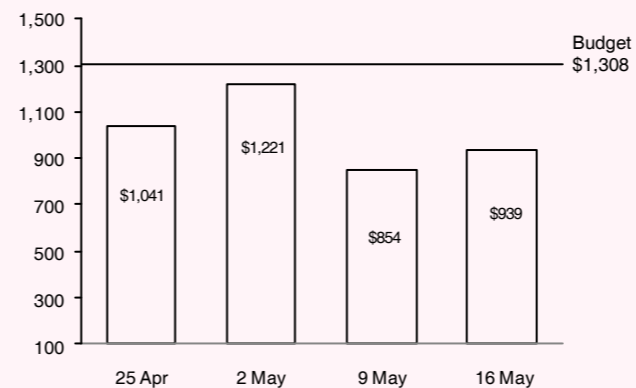

May this worship service equip and encourage you to break any "cycle" that hinders your life!

MINISTRIES

MEN

men@islandecc.hk

WOMEN

women@islandecc.hk

YOUNG ADULTS

youngadults@islandecc.hk

YOUTH

youth@islandecc.hk

CHILDREN

kidsclub@islandecc.hk

WORSHIP

worship@islandecc.hk

VOLUNTEER

serve@islandecc.hk

PRAYER

prayer@islandecc.hk

CARE GROUPS

caregroup@islandecc.hk

CLASSES

classes@islandecc.hk

OUTREACH

GLOBAL
go@islandecc.hk

HONG KONG

info@hopeofthecity.com

FILIPINO

filipino@islandecc.hk

INDONESIAN

indonesian@islandecc.hk

For other questions,
please contact
info@islandecc.hk

PASTORS AND ELDERS

ELDER BOARD

elders@islandecc.hk

Rick Bates
Brett Hilliard
Brad Jordan

Charles Kim
Ramon Maronilla
Joseph Mohan

Gary Morris
Ka Wong

SENIOR PASTOR

Brett Hilliard
brett.hilliard@islandecc.hk

EXECUTIVE PASTOR

Rick Bates
rick.bates@islandecc.hk

PASTORS

Sherman Chau
sherman.chau@islandecc.hk

Tim LaTour
tim.latour@islandecc.hk

Executive Assistant

Angela Ho
angela.ho@islandecc.hk

EXECUTIVE DIRECTOR

Phillip Chin
phil.chin@islandecc.hk

Alistair Chiu
alastair.chiu@islandecc.hk

Albert Ng
albert.ng@islandecc.hk

Didi Wong
didi.wong@islandecc.hk

GENERAL OFFERING

YEAR TO DATE (37 WEEKS)

1.6% deficit on giving

YTD Budget $ 48.4M
YTD Giving $ 47.6M
YTD Variance $ -0.8M

FISCAL YEAR SEPT 2015 – AUG 2016

PAST 4 WEEKS (Thousands HKD)

	25 Apr	2 May	9 May	16 May
Weekly Budget	1,308	1,308	1,308	1,308
Weekly Giving	1,041	1,221	854	939
Weekly Variance	-267	-87	-454	-368

Bold Faith Fund $110.5M   Received $52.9M   Outstanding Pledge $57.6M

Bold Faith Initial Fund Raising Target $1 Billion

GIVING TO ISLAND ECC We encourage those who consider Island ECC their church home to prayerfully give a percentage of their income to the church on a regular basis.

Cheques payable to 'Island ECC Ltd.' for HK tax receipts or to 'Friends of Hong Kong Charities Inc.' for US citizens. More info at islandecc.hk/give. Enquiries to karen.kwok@islandecc.hk.

ISLAND ECC

8/F 633 King's Road, Quarry Bay, Hong Kong T 2864 9360 info@islandecc.hk islandecc.hk

CYCLE

It Keeps On Going

May 22 2016 9.30am, 11.30am, 3pm, 5pm
633 King's Road, 1/F, 2/F, 10/F