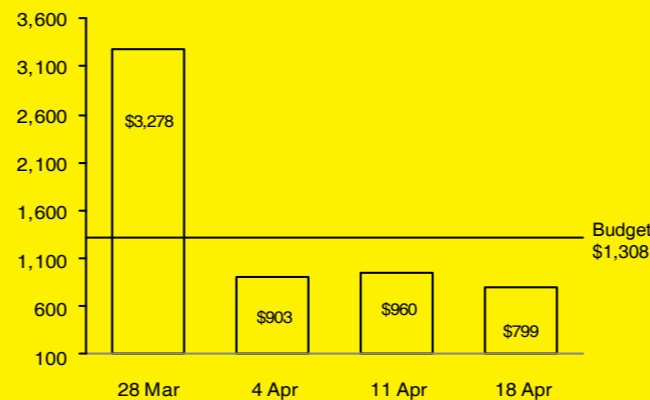

FISCAL YEAR SEPT 2015 - AUG 2016

PAST 4 WEEKS (Thousands HKD)

	28 Mar	4 Apr	11 Apr	18 Apr
Weekly Budget	1,308	1,308	1,308	1,308
Weekly Giving	3,278	903	960	799
Weekly Variance	1,971	-405	-348	-508

Bold Faith Fund \$109.2M Received \$50.6M Outstanding Pledge \$58.6M