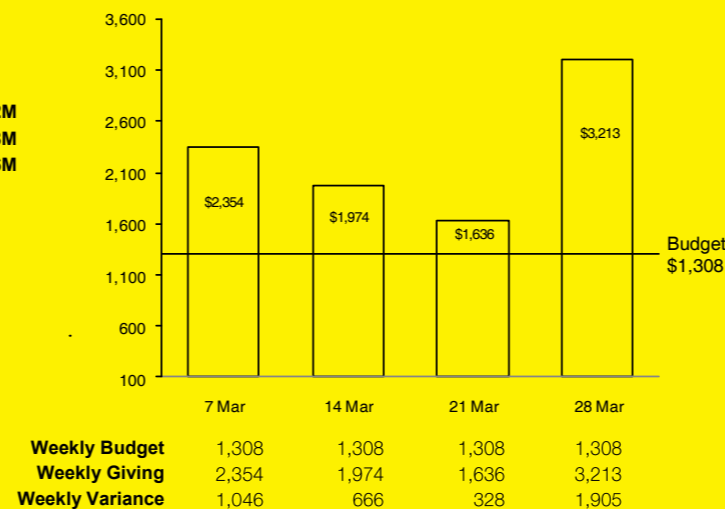

FISCAL YEAR SEPT 2015 - AUG 2016

PAST 4 WEEKS (Thousands HKD)