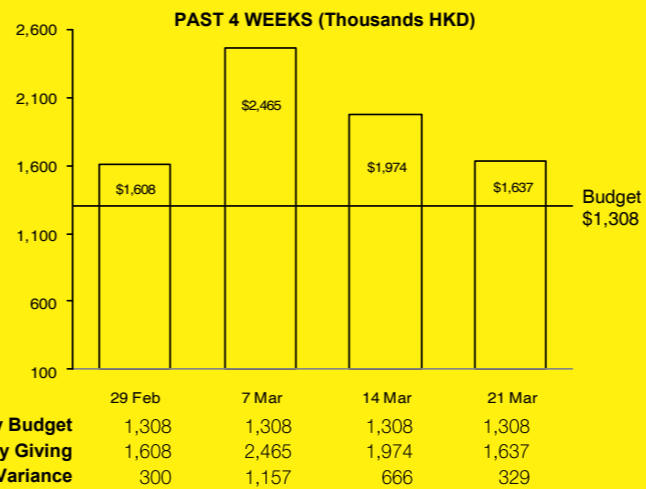

GENERAL OFFERING

YEAR TO DATE (29 WEEKS)

-0.4% deficit on giving

YTD Budget	\$ 37.9M
YTD Giving	\$ 37.8M
YTD Variance	\$ -0.1M

FISCAL YEAR SEPT 2015 - AUG 2016

Bold Faith Fund \$108M Received \$40.7M Outstanding Pledge \$67.3M