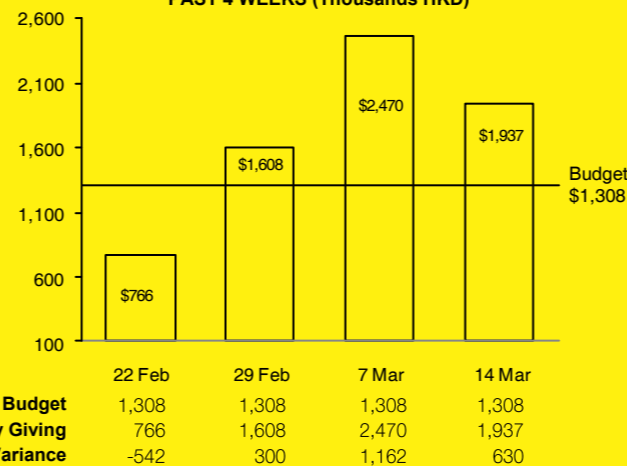

GENERAL OFFERING

FISCAL YEAR SEPT 2015 - AUG 2016

YEAR TO DATE (28 WEEKS)

-1.3% deficit on giving

YTD Budget \$ 36.6M
YTD Giving \$ 36.2M
YTD Variance \$ -0.5M

PAST 4 WEEKS (Thousands HKD)

Bold Faith Fund \$107.6M Received \$39.5M Outstanding Pledge \$68.1M