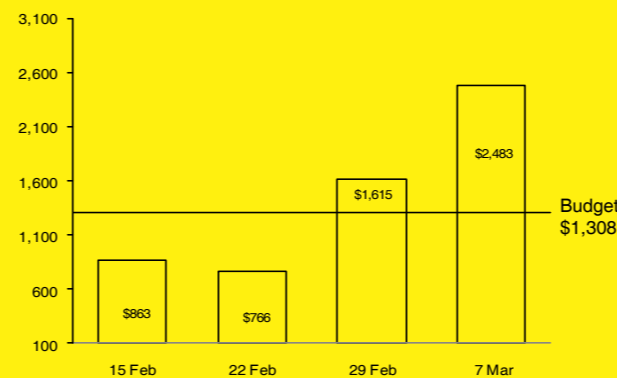

YEAR TO DATE (27 WEEKS)

-3.0% deficit on giving

YTD Budget \$ 35.3M
YTD Giving \$ 34.2M
YTD Variance \$ -1.1M

PAST 4 WEEKS (Thousands HKD)

	15 Feb	22 Feb	29 Feb	7 Mar
Weekly Budget	1,308	1,308	1,308	1,308
Weekly Giving	863	766	1,615	2,483
Weekly Variance	-445	-542	307	1,175