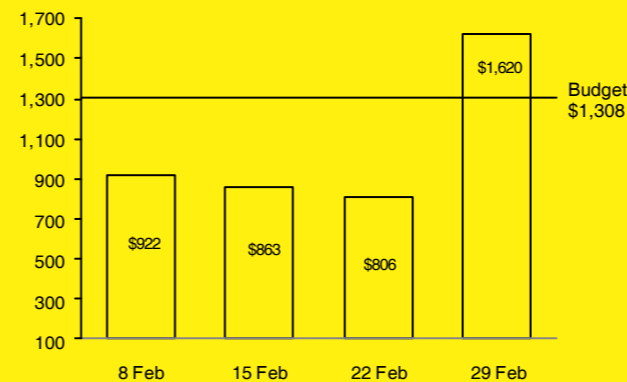

MINISTRIES

MEN
men@islandecc.hk

WOMEN
women@islandecc.hk

YOUNG ADULTS
youngadults@islandecc.hk

YOUTH
youth@islandecc.hk

CHILDREN
kidsclub@islandecc.hk

WORSHIP
worship@islandecc.hk

VOLUNTEER
serve@islandecc.hk

PRAYER
prayer@islandecc.hk

CARE GROUPS
caregroup@islandecc.hk

CLASSES
classes@islandecc.hk

OUTREACH GLOBAL
go@islandecc.hk

HONG KONG
info@hopeofthecity.com

FILIPINO
fillipino@islandecc.hk

INDONESIAN
indonesian@islandecc.hk

For other questions,
please contact
info@islandecc.hk

PASTORS AND ELDERS

ELDER BOARD
elders@islandecc.hk

Rick Bates
Brett Hilliard
Brad Jordan

Charles Kim
Ramon Maronilla
Joseph Mohan

Gary Morris
Ka Wong

SENIOR PASTOR
Brett Hilliard
brett.hilliard@islandecc.hk

EXECUTIVE PASTOR
Rick Bates
rick.bates@islandecc.hk

PASTORS
Sherman Chau
sherman.chau@islandecc.hk

Albert Ng
albert.ng@islandecc.hk

Executive Assistant
Janice Fung
janice.fung@islandecc.hk

EXECUTIVE DIRECTOR
Phillip Chin
phil.chin@islandecc.hk

Tim LaTour
tim.latur@islandecc.hk

Didi Wong
didi.wong@islandecc.hk

GENERAL OFFERING

FISCAL YEAR SEPT 2015 - AUG 2016

YEAR TO DATE (26 WEEKS)

-6.39% deficit on giving

YTD Budget $ 34.000M
YTD Giving $ 31.829M
YTD Variance $ -2.171M

PAST 4 WEEKS (Thousands HKD)

	8 Feb	15 Feb	22 Feb	29 Feb
Weekly Budget	1,308	1,308	1,308	1,308
Weekly Giving	922	863	806	1,620
Weekly Variance	-386	-445	-502	312

GIVING TO ISLAND ECC We encourage those who consider Island ECC their church home to prayerfully give a percentage of their income to the church on a regular basis.

Cheques payable to 'Island ECC Ltd.' for HK tax receipts or to 'Friends of Hong Kong Charities Inc.' for US citizens. More info at islandecc.hk/give. Enquiries to karen.kwok@islandecc.hk.

ISLAND ECC

8/F 633 King's Road, Quarry Bay, Hong Kong T 2864 9360 info@islandecc.hk islandecc.hk

EVIDENCE

Investigating The Witnesses

March 6 2016 9.30am, 11.30am, 3pm, 5pm
633 King's Road, 1/F, 2/F, 10/F