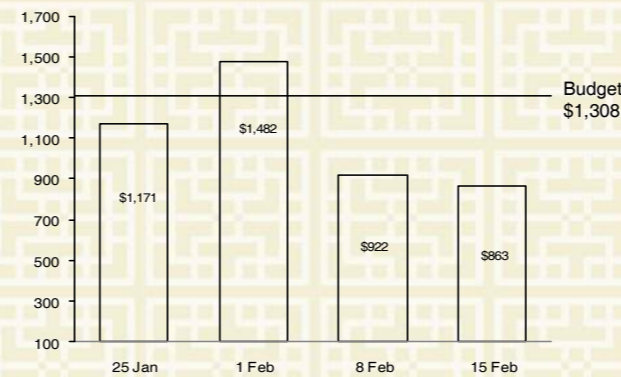

FISCAL YEAR SEPT 2015 - AUG 2016

PAST 4 WEEKS (Thousands HKD)

	25 Jan	1 Feb	8 Feb	15 Feb
Weekly Budget	1,308	1,308	1,308	1,308
Weekly Giving	1,171	1,482	922	863
Weekly Variance	-137	174	-386	-445

GIVING TO ISLAND ECC We encourage those who consider Island ECC their church home to prayerfully give a percentage of their income to the church on a regular basis.

Cheques payable to 'Island ECC Ltd.' for HK tax receipts or to 'Friends of Hong Kong Charities Inc.' for US citizens. More info at islandecc.hk/give. Enquiries to karen.kwok@islandecc.hk.

ISLAND ECC

8/F 633 King's Road, Quarry Bay, Hong Kong T 2864 9360 info@islandecc.hk islandecc.hk

ISLAND
EVANGELICAL COMMUNITY CHURCH

RICHES

Acting Rich

February 21 2016 9.30am, 11.30am, 3pm, 5pm
633 King's Road, 1/F, 2/F, 10/F