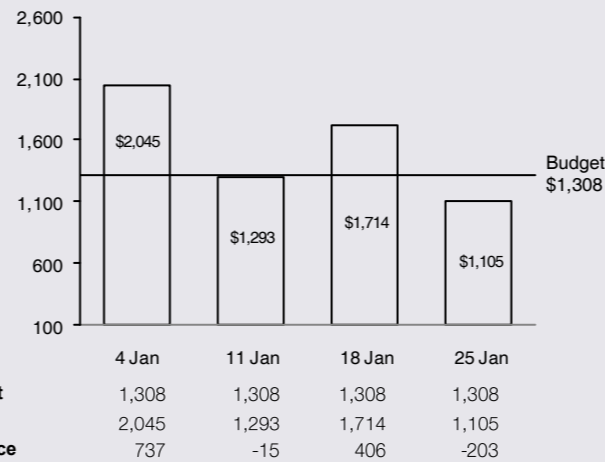

GENERAL OFFERING

FISCAL YEAR SEPT 2015 - AUG 2016

YEAR TO DATE (21 WEEKS)

-4.58% deficit on giving

YTD Budget	\$ 27.462M
YTD Giving	\$ 26.204M
YTD Variance	\$ -1.258M

PAST 4 WEEKS (Thousands HKD)

GIVING TO ISLAND ECC We encourage those who consider Island ECC their church home to prayerfully give a percentage of their income to the church on a regular basis.