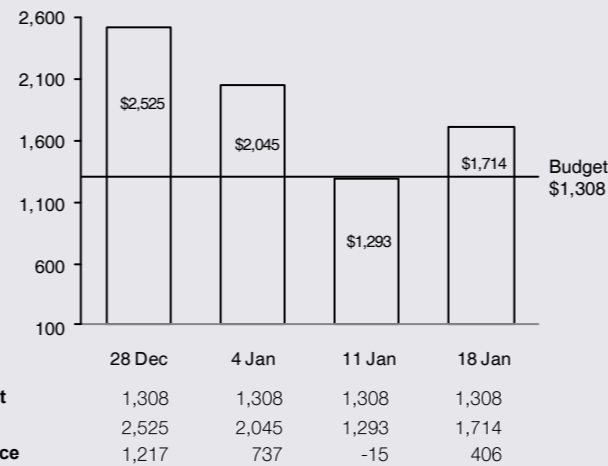

GENERAL OFFERING

FISCAL YEAR SEPT 2015 - AUG 2016

YEAR TO DATE (20 WEEKS)

-4.02% deficit on giving

YTD Budget	\$ 26.154M
YTD Giving	\$ 25.102M
YTD Variance	\$ -1.052M

PAST 4 WEEKS (Thousands HKD)

GIVING TO ISLAND ECC We encourage those who consider Island ECC their church home to prayerfully give a percentage of their income to the church on a regular basis.