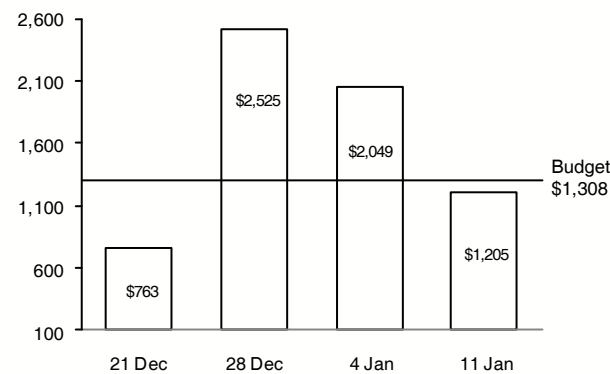

Tim LaTour
tim.latour@islandecc.hk

Didi Wong
didi.wong@islandecc.hk

GENERAL OFFERING

FISCAL YEAR SEPT 2015 – AUG 2016

YEAR TO DATE (19 WEEKS)

-6.21% deficit on giving

YTD Budget \$ 24.846M
YTD Giving \$ 23.304M
YTD Variance \$ -1.542M

PAST 4 WEEKS (Thousands HKD)

	21 Dec	28 Dec	4 Jan	11 Jan
Weekly Budget	1,308	1,308	1,308	1,308
Weekly Giving	763	2,525	2,049	1,205
Weekly Variance	-545	1,217	741	-103

GIVING TO ISLAND ECC We encourage those who consider Island ECC their church home to prayerfully give a percentage of their income to the church on a regular basis.