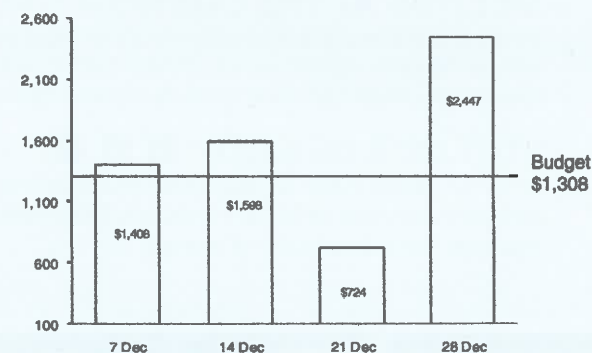

YEAR TO DATE (17 WEEKS)

-10.49% deficit on giving

YTD Budget \$ 22.231M
YTD Giving \$ 19.899M
YTD Variance \$ -2.332M

PAST 4 WEEKS (Thousands HKD)

	7 Dec	14 Dec	21 Dec	28 Dec
Weekly Budget	1,308	1,308	1,308	1,308
Weekly Giving	1,408	1,598	724	2,447
Weekly Variance	100	290	-584	1,139