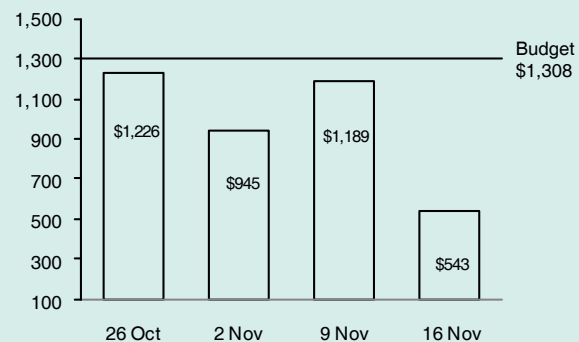

Today we'll examine the longing we all have to live a life of peace, a life based on an unchanging security.

Brett

MINISTRIES

MEN
men@islandecc.hk

WOMEN
women@islandecc.hk

YOUNG ADULTS
youngadults@islandecc.hk

YOUTH
youth@islandecc.hk

CHILDREN
kidsclub@islandecc.hk

WORSHIP
worship@islandecc.hk

VOLUNTEER
serve@islandecc.hk

PRAYER
prayer@islandecc.hk

CARE GROUPS
caregroup@islandecc.hk

CLASSES
classes@islandecc.hk

OUTREACH GLOBAL
go@islandecc.hk

For other questions, please contact info@islandecc.hk

HONG KONG
info@hopeofthecity.com

FILIPINO
filipino@islandecc.hk

INDONESIAN
indonesian@islandecc.hk

PASTORS AND ELDERS

ELDER BOARD
elders@islandecc.hk

Rick Bates
Brett Hilliard
Brad Jordan

Charles Kim
Ramon Maronilla
Joseph Mohan

Gary Morris
Ka Wong

SENIOR PASTOR
Brett Hilliard
brett.hilliard@islandecc.hk

EXECUTIVE PASTOR
Rick Bates
rick.bates@islandecc.hk

PASTORS
Sherman Chau
sherman.chau@islandecc.hk

Albert Ng
albert.ng@islandecc.hk

Executive Assistant
Gina Charsley
gina.charsley@islandecc.hk

EXECUTIVE DIRECTOR
Phillip Chin
phil.chin@islandecc.hk

Tim LaTour
tim.latur@islandecc.hk

Didi Wong
didi.wong@islandecc.hk

GENERAL OFFERING

FISCAL YEAR SEPT 2015 - AUG 2016

YEAR TO DATE (11 WEEKS)

-22.88% deficit on giving

YTD Budget $ 14.385M
YTD Giving $ 11.094M
YTD Variance $ -3.291M

PAST 4 WEEKS (Thousands HKD)

	26 Oct	2 Nov	9 Nov	16 Nov
Weekly Budget	1,308	1,308	1,308	1,308
Weekly Giving	1,226	945	1,189	543
Weekly Variance	-82	-363	-119	-765

GIVING TO ISLAND ECC We encourage those who consider Island ECC their church home to prayerfully give a percentage of their income to the church on a regular basis.

Cheques payable to 'Island ECC Ltd.' for HK tax receipts or to 'Friends of Hong Kong Charities Inc.' for US citizens. More info at islandecc.hk/give. Enquiries to karen.kwok@islandecc.hk.

ISLAND ECC

8/F 633 King's Road, Quarry Bay, Hong Kong T 2864 9360 info@islandecc.hk islandecc.hk