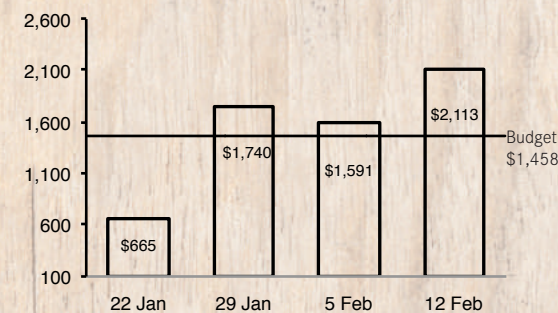

PAST 4 WEEKS (Thousands HKD)

WEEKLY

Budget	1,458	1,458	1,458	1,458
Giving	665	1,740	1,591	2,113
Variance	(793)	282	133	655

ANCIENT PROMISES

The God of Our Forefathers

February 18, 2018 9:30 am, 11:30 am, 3 pm, 5 pm
633 King's Road, 1/F, 2/F, 10/F