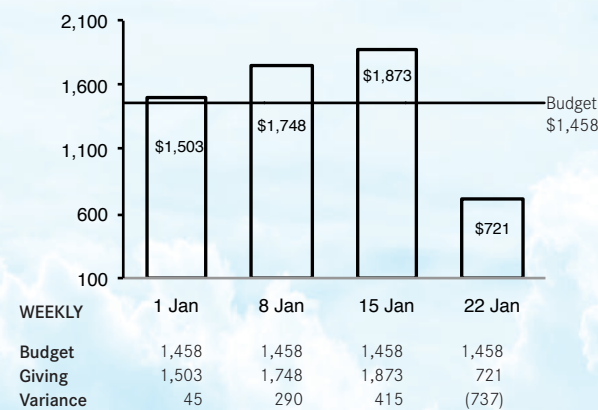

Are you new here?
Come to our Newcomers Lunch
Sunday, 4 February
1:30 pm, 10/F Living Room

LEADERS

SENIOR PASTOR

Brett Hilliard
brett.hilliard@islandecc.hk

EXECUTIVE PASTOR

Rick Bates
rick.bates@islandecc.hk

EXECUTIVE DIRECTOR

Phillip Chin
phil.chin@islandecc.hk

ELDER BOARD

elders@islandecc.hk

PASTORS

pastors@islandecc.hk

BOLD FAITH OUR FOUR GOALS

The Bold Faith fund campaign is an initiative to establish a permanent venue in Hong Kong to advance God's kingdom. The objective is to raise sufficient funds to procure and own a building to enable our church to multiply ministries and serve our city well.

B BRING PEOPLE TO WORSHIP JESUS

O OPTIMISE TRAINING AND LEADERSHIP DEVELOPMENT

L LOVE THE CITY

D DEEPEN RELATIONSHIPS AND COMMUNITY

Bold Faith Fund [Target $1 Billion]

Received	$112.6 M	Outstanding Pledged	$26.7 M

Total Fund Received and Pledged $139.3 M

GENERAL OFFERING

FISCAL YEAR SEP 2017 - AUG 2018

YEAR TO DATE (21 WEEKS)

-3.6% deficit on giving

Budget	$30.6M
Giving	$29.5M
Variance	-$1.1M

GIVING TO ISLAND ECC

We encourage those who consider Island ECC their church home to prayerfully give a percentage of their income to the church on a regular basis.

Cheques payable:
• 'Island ECC Ltd.' for HK tax receipts
• 'Friends of Hong Kong Charities Inc.' for US citizens

Enquiries:
giving@islandecc.hk

PAST 4 WEEKS (Thousands HKD)

NEW DAY

Spirit of Life

January 28, 2018 9:30 am, 11:30 am, 3 pm, 5 pm
633 King's Road, 1/F, 2/F, 10/F