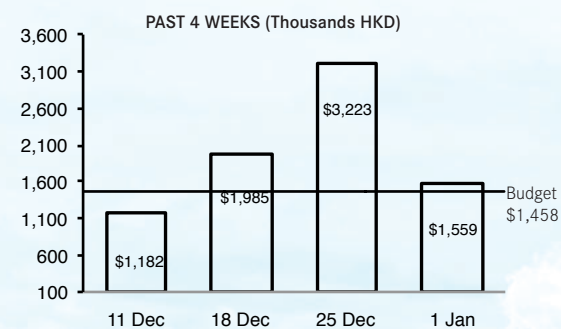

FISCAL YEAR SEP 2017 - AUG 2018

WEEKLY

Budget	1,458	1,458	1,458	1,458
Giving	1,182	1,985	3,223	1,559
Variance	(276)	527	1,765	101

NEW DAY

Obsolete

January 7, 2018 9:30 am, 11:30 am, 3 pm, 5 pm
633 King's Road, 1/F, 2/F, 10/F